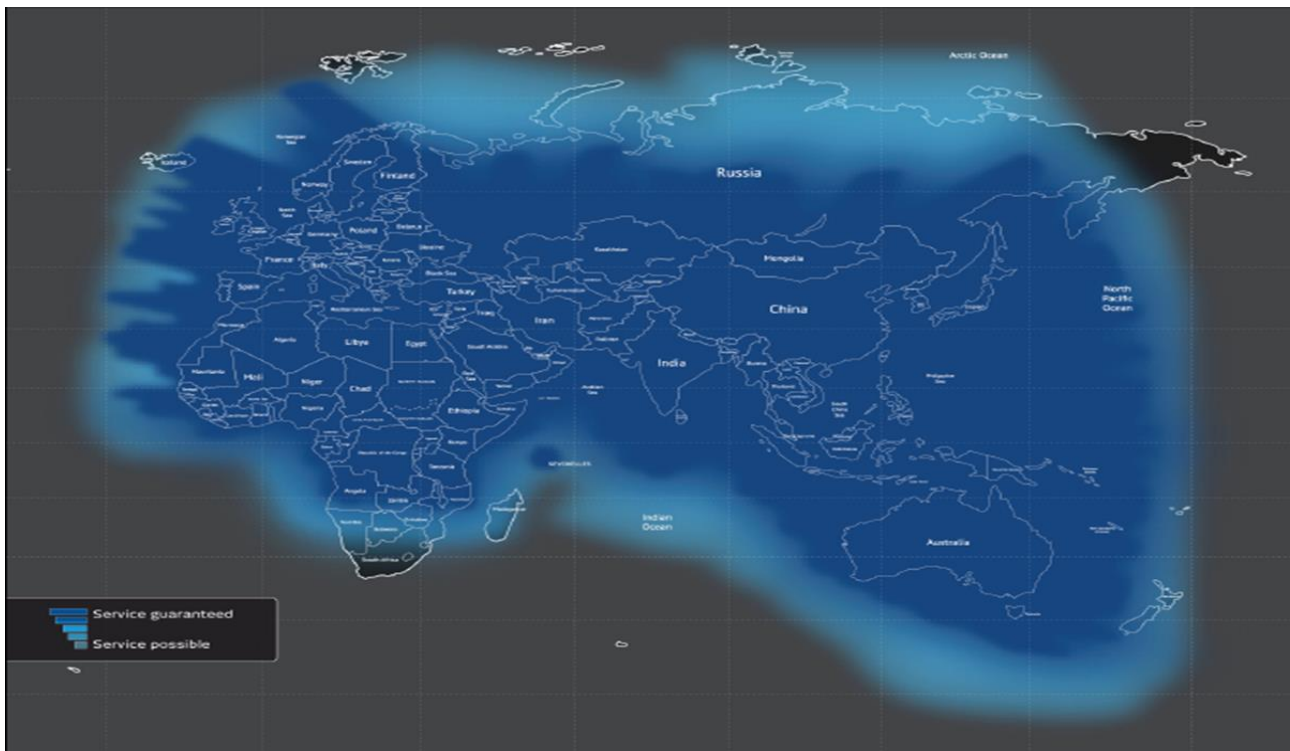

5- Thuraya IP Applications

- Internet access – High speed Internet at speeds of up to 444 Kbps.
- Streaming – Select guaranteed quality of service up to 384 Kbps on demand for bandwidth hungry applications like video streaming.
- Remote Connectivity – Broadband access to your corporate network, for up-to-date and instant access to company and customer information.
- Email – Send and receive email via the Internet or other email applications.
- File transfer – Send and receive large files.

6 - Thuraya Coverage

Thuraya IP Coverage

Not for use or disclosure outside recipients area without written agreement.
Use, disclosure, reproduction or distribution of this information without the written permission of Alkan Telecom is expressly prohibited.